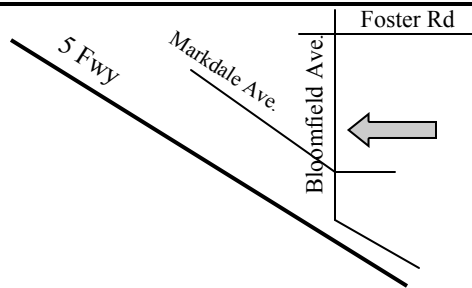

**7. La Puente/West Covina: 400 N. Sunset Avenue
@ Sunset Christian School, La Puente**

**AM Pick-up: 7:10 am (Monday—Friday)
PM Drop-off: 4:10 pm (Monday—Thursday)
3:10 pm (Friday)**

**8. Norwalk: 11507 Studebaker Road
@ Trinity Christian School**

**AM Pick-up: 7:05 am (Monday—Friday)
PM Drop-off: 4:10 pm (Monday—Thursday)
3:10 pm (Friday)**

**8b. Norwalk: @ Bloomfield Ave & Markdale Ave.
Northeast corner, 350 feet north of intersection**

**AM Pick-up: 7:20 am (Monday—Friday)
PM Drop-off: 4:25 pm (Monday—Thursday)
3:25 pm (Friday)**