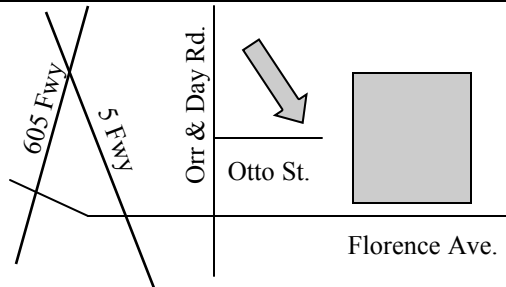

**9. Santa Fe Springs: 11457 Florence Avenue
@ Santa Fe Springs Christian School**

**AM Pick-up: 6:50 am (Monday—Friday)
PM Drop-off: 3:50 pm (Monday—Thursday)
2:50 pm (Friday)**