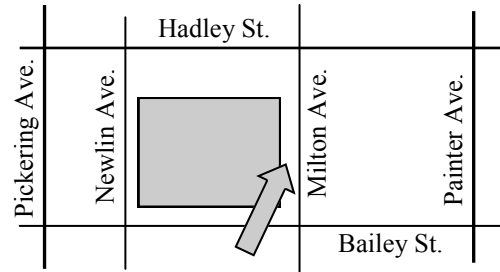

**10. Whittier: 6548 Newlin Avenue
@ Whittier Christian School**

**AM Pick-up: 7:25 am (Monday—Friday)
PM Drop-off: 3:35 pm (Monday—Thursday)
2:35 pm (Friday)**