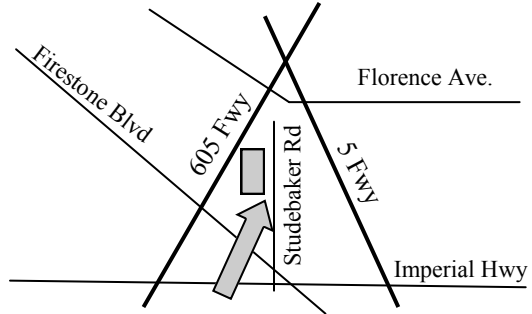

| | |
|--|--|
| <p>1. Anaheim: 4905 E. La Palma Avenue @ Independence Christian School & Cornerstone Church AM Pick-up: 7:05 am (Monday—Friday) PM Drop-off: 4:05 pm (Monday—Thursday) 3:05 pm (Friday)</p> | |
| <p>2. Anaheim: 5340 E. La Palma Avenue @ Vineyard Christian School AM Pick-up: 7:00 am (Monday—Friday) PM Drop-off: 3:55 pm (Monday—Thursday) 2:55 pm (Friday)</p> | |
| <p>3. Brea: 820 W. Imperial Highway @ Christ Lutheran School AM Pick-up: 7:25 am (Monday—Friday) PM Drop-off: 3:45 pm (Monday—Thursday) 2:45 pm (Friday)</p> | |
| <p>4. Brea: 200 S. Associated Road @ Brea-Olinda Friends Christian School AM Pick-up: 7:10 am (Monday—Friday) PM Drop-off: 3:45 pm (Monday—Thursday) 2:45 pm (Friday)</p> | |
| <p>5. Hacienda Heights: 2323 Las Lomitas Drive @ St. Mark's Lutheran School AM Pick-up: 7:25 am (Monday—Friday) PM Drop-off: 3:45 pm (Monday—Thursday) 2:45 pm (Friday)</p> | |
| <p>6. La Mirada: 12900 Bluefield Avenue @ Heights Christian Jr. High School AM Pick-up: 7:30 am (Monday—Friday) PM Drop-off: 3:25 pm (Monday—Thursday) 2:25 pm (Friday)</p> | |

**7. La Puente/West Covina: 400 N. Sunset Avenue
@ Sunset Christian School, La Puente**

**AM Pick-up: 7:10 am (Monday—Friday)
PM Drop-off: 4:10 pm (Monday—Thursday)
3:10 pm (Friday)**

**8. Norwalk: 11507 Studebaker Road
@ Trinity Christian School**

**AM Pick-up: 7:05 am (Monday—Friday)
PM Drop-off: 4:10 pm (Monday—Thursday)
3:10 pm (Friday)**

**8b. Norwalk: @ Bloomfield Ave & Markdale Ave.
Northeast corner, 350 feet north of intersection**

**AM Pick-up: 7:20 am (Monday—Friday)
PM Drop-off: 4:25 pm (Monday—Thursday)
3:25 pm (Friday)**