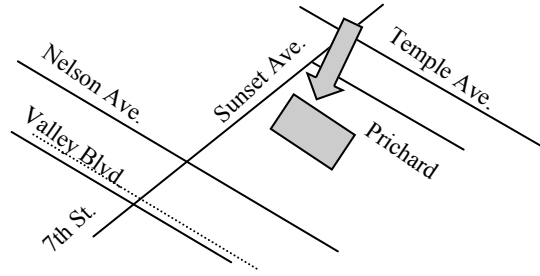

Whittier Christian High School Bus Routes 2016-17

*All AM Pick-Up times reflect the time that the bus LEAVES the location. All PM Drop Off times are approximate due to situations beyond our control. **IMPORTANT:** Parents & guardians — directly supervise your student until your student boards the bus and when they exit the bus.*

| | |
|--|--|
| <p>1. Anaheim: 4905 E. La Palma Avenue @ Independence Christian School & Cornerstone Church AM Pick-up: 7:05 am (Monday—Friday) PM Drop-off: 4:05 pm (Monday—Thursday) 3:05 pm (Friday)</p> | |
| <p>2. Anaheim: 5340 E. La Palma Avenue @ Vineyard Christian School AM Pick-up: 7:00 am (Monday—Friday) PM Drop-off: 3:55 pm (Monday—Thursday) 2:55 pm (Friday)</p> | |
| <p>3. Brea: 820 W. Imperial Highway @ Christ Lutheran School AM Pick-up: 7:25 am (Monday—Friday) PM Drop-off: 3:45 pm (Monday—Thursday) 2:45 pm (Friday)</p> | |
| <p>4. Brea: 200 S. Associated Road @ Brea-Olinda Friends Christian School AM Pick-up: 7:10 am (Monday—Friday) PM Drop-off: 3:45 pm (Monday—Thursday) 2:45 pm (Friday)</p> | |
| <p>5. Hacienda Heights: 2323 Las Lomitas Drive @ St. Mark's Lutheran School AM Pick-up: 7:25 am (Monday—Friday) PM Drop-off: 3:45 pm (Monday—Thursday) 2:45 pm (Friday)</p> | |
| <p>6. La Mirada: 12900 Bluefield Avenue @ Heights Christian Jr. High School AM Pick-up: 7:30 am (Monday—Friday) PM Drop-off: 3:25 pm (Monday—Thursday) 2:25 pm (Friday)</p> | |

**7. La Puente/West Covina: 400 N. Sunset Avenue
@ Sunset Christian School, La Puente**

**AM Pick-up: 7:10 am (Monday—Friday)
PM Drop-off: 4:10 pm (Monday—Thursday)
3:10 pm (Friday)**

**8. Norwalk: 11507 Studebaker Road
@ Trinity Christian School**

**AM Pick-up: 7:05 am (Monday—Friday)
PM Drop-off: 4:10 pm (Monday—Thursday)
3:10 pm (Friday)**

**8b. Norwalk: @ Bloomfield Ave & Markdale Ave.
Northeast corner, 350 feet north of intersection**

**AM Pick-up: 7:20 am (Monday—Friday)
PM Drop-off: 4:25 pm (Monday—Thursday)
3:25 pm (Friday)**