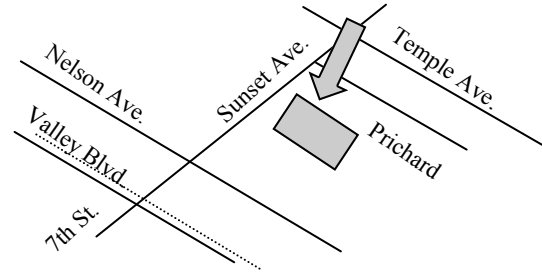

Whittier Christian High School Bus Routes 2017-18

*All AM Pick-Up times reflect the time that the bus LEAVES the location. All PM Drop Off times are approximate due to situations beyond our control. **IMPORTANT:** Parents & guardians — directly supervise your student until your student boards the bus and when they exit the bus.*

<p>1. Anaheim: 4905 E. La Palma Avenue @ Independence Christian School & Cornerstone Church AM Pick-up: 7:05 am (Monday—Friday) PM Drop-off: 4:05 pm (Monday—Thursday) 3:05 pm (Friday)</p>	
<p>2. Anaheim: 5340 E. La Palma Avenue @ Vineyard Christian School AM Pick-up: 7:00 am (Monday—Friday) PM Drop-off: 3:55 pm (Monday—Thursday) 2:55 pm (Friday)</p>	
<p>3. Brea: 820 W. Imperial Highway @ Christ Lutheran School AM Pick-up: 7:25 am (Monday—Friday) PM Drop-off: 3:45 pm (Monday—Thursday) 2:45 pm (Friday)</p>	
<p>4. Brea: 200 S. Associated Road @ Brea-Olinda Friends Christian School AM Pick-up: 7:10 am (Monday—Friday) PM Drop-off: 3:45 pm (Monday—Thursday) 2:45 pm (Friday)</p>	
<p>5. Hacienda Heights: 2323 Las Lomitas Drive @ St. Mark's Lutheran School AM Pick-up: 7:25 am (Monday—Friday) PM Drop-off: 3:45 pm (Monday—Thursday) 2:45 pm (Friday)</p>	
<p>6. La Mirada: 12900 Bluefield Avenue @ Heights Christian Jr. High School AM Pick-up: 7:30 am (Monday—Friday) PM Drop-off: 3:25 pm (Monday—Thursday) 2:25 pm (Friday)</p>	

**7. La Puente/West Covina: 400 N. Sunset Avenue
@ Sunset Christian School, La Puente**

**AM Pick-up: 7:10 am (Monday—Friday)
PM Drop-off: 4:10 pm (Monday—Thursday)
3:10 pm (Friday)**

**8. Norwalk: 11507 Studebaker Road
@ Trinity Christian School**

**AM Pick-up: 7:05 am (Monday—Friday)
PM Drop-off: 4:10 pm (Monday—Thursday)
3:10 pm (Friday)**

**8b. Norwalk: @ Bloomfield Ave & Markdale Ave.
Northeast corner, 350 feet north of intersection**

**AM Pick-up: 7:20 am (Monday—Friday)
PM Drop-off: 4:25 pm (Monday—Thursday)
3:25 pm (Friday)**