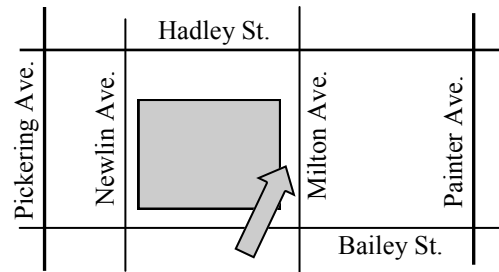

**10. Whittier: 6548 Newlin Avenue
@ Whittier Christian School**

**AM Pick-up: 7:25 am (Monday—Friday)
PM Drop-off: 3:35 pm (Monday—Thursday)
2:35 pm (Friday)**