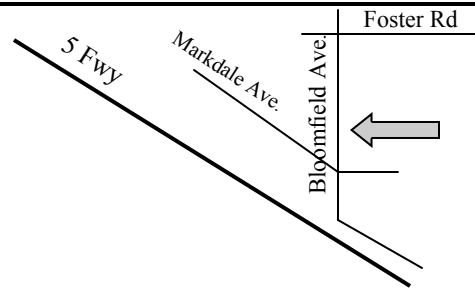

**7. La Puente/West Covina: 400 N. Sunset Avenue
@ Sunset Christian School, La Puente**

**AM Pick-up: 7:10 am (Monday—Friday)
PM Drop-off: 4:10 pm (Monday—Thursday)
3:10 pm (Friday)**

**8. Norwalk: 11507 Studebaker Road
@ Trinity Christian School**

**AM Pick-up: 7:05 am (Monday—Friday)
PM Drop-off: 4:10 pm (Monday—Thursday)
3:10 pm (Friday)**

**8b. Norwalk: @ Bloomfield Ave & Markdale Ave.
Northeast corner, 350 feet north of intersection**

**AM Pick-up: 7:20 am (Monday—Friday)
PM Drop-off: 4:25 pm (Monday—Thursday)
3:25 pm (Friday)**