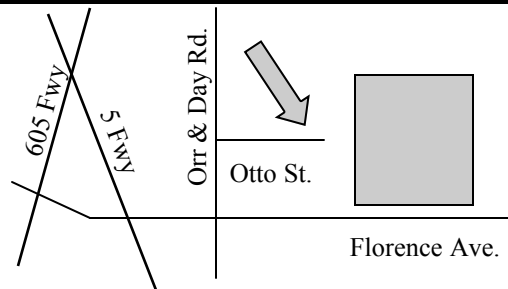

**9. Santa Fe Springs: 11457 Florence Avenue
@ Santa Fe Springs Christian School**

**AM Pick-up: 6:50 am (Monday—Friday)
PM Drop-off: 3:50 pm (Monday—Thursday)
2:50 pm (Friday)**