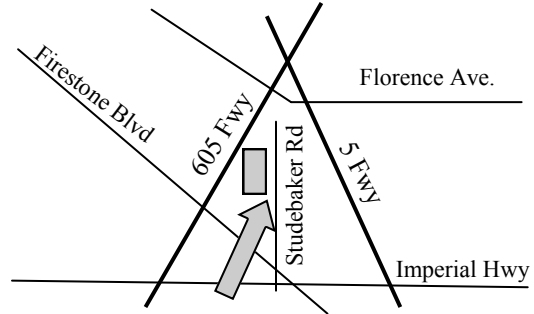

<p>1. Anaheim: 4905 E. La Palma Avenue @ Independence Christian School & Cornerstone Church AM Pick-up: 7:05 am (Monday—Friday) PM Drop-off: 4:05 pm (Monday—Thursday) 3:05 pm (Friday)</p>	
<p>2. Anaheim: 5340 E. La Palma Avenue @ Vineyard Christian School AM Pick-up: 7:00 am (Monday—Friday) PM Drop-off: 3:55 pm (Monday—Thursday) 2:55 pm (Friday)</p>	
<p>3. Brea: 820 W. Imperial Highway @ Christ Lutheran School AM Pick-up: 7:25 am (Monday—Friday) PM Drop-off: 3:45 pm (Monday—Thursday) 2:45 pm (Friday)</p>	
<p>4. Brea: 200 S. Associated Road @ Brea-Olinda Friends Christian School AM Pick-up: 7:10 am (Monday—Friday) PM Drop-off: 3:45 pm (Monday—Thursday) 2:45 pm (Friday)</p>	
<p>5. Hacienda Heights: 2323 Las Lomitas Drive @ St. Mark's Lutheran School AM Pick-up: 7:25 am (Monday—Friday) PM Drop-off: 3:45 pm (Monday—Thursday) 2:45 pm (Friday)</p>	
<p>6. La Mirada: 12900 Bluefield Avenue @ Heights Christian Jr. High School AM Pick-up: 7:30 am (Monday—Friday) PM Drop-off: 3:25 pm (Monday—Thursday) 2:25 pm (Friday)</p>	

**7. La Puente/West Covina: 400 N. Sunset Avenue
@ Sunset Christian School, La Puente**

**AM Pick-up: 7:10 am (Monday—Friday)
PM Drop-off: 4:10 pm (Monday—Thursday)
3:10 pm (Friday)**

**8. Norwalk: 11507 Studebaker Road
@ Trinity Christian School**

**AM Pick-up: 7:05 am (Monday—Friday)
PM Drop-off: 4:10 pm (Monday—Thursday)
3:10 pm (Friday)**

**8b. Norwalk: @ Bloomfield Ave & Markdale Ave.
Northeast corner, 350 feet north of intersection**

**AM Pick-up: 7:20 am (Monday—Friday)
PM Drop-off: 4:25 pm (Monday—Thursday)
3:25 pm (Friday)**